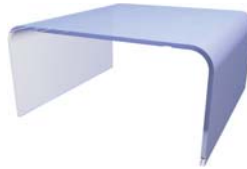

KD-K01C / BL

Kube

44.5cm W x 40cm D x 43cm H
Includes KD-K40, KD-K4037
and KD-K45 in one set
Available in clear and blue

KD-K06P

Acrylic Holder

DIA. 6.2cm
Mounting on Pillar directly or
attaches with KD-900, KD-C05
or KD-PR100

KD-K15P

Connecting Bars

Set of 2
Bar: 1.5cm W x 40cm L x 3cm H
Clip: 1.5cm W x 4.5cm H
Used to clamp 2 Kubes
in vertical

KD-K16P

Kube Base Bars

Set of 2
Bar: 1.5cm W x 40cm L x 3cm H
Clip: 1.5cm W x 3.8cm H

KD-K40C / BL

Acrylic Curved Shelf

Set of 2
0.8cm thick
40cm W x 40cm D x 19.6cm H
Available in clear and blue

KD-K45P

Bar with 8 Channels

Set of 2
DIA. 4.5cm, 40cm L
Accepts material up to 0.8cm thick

KD-K4037C / BL